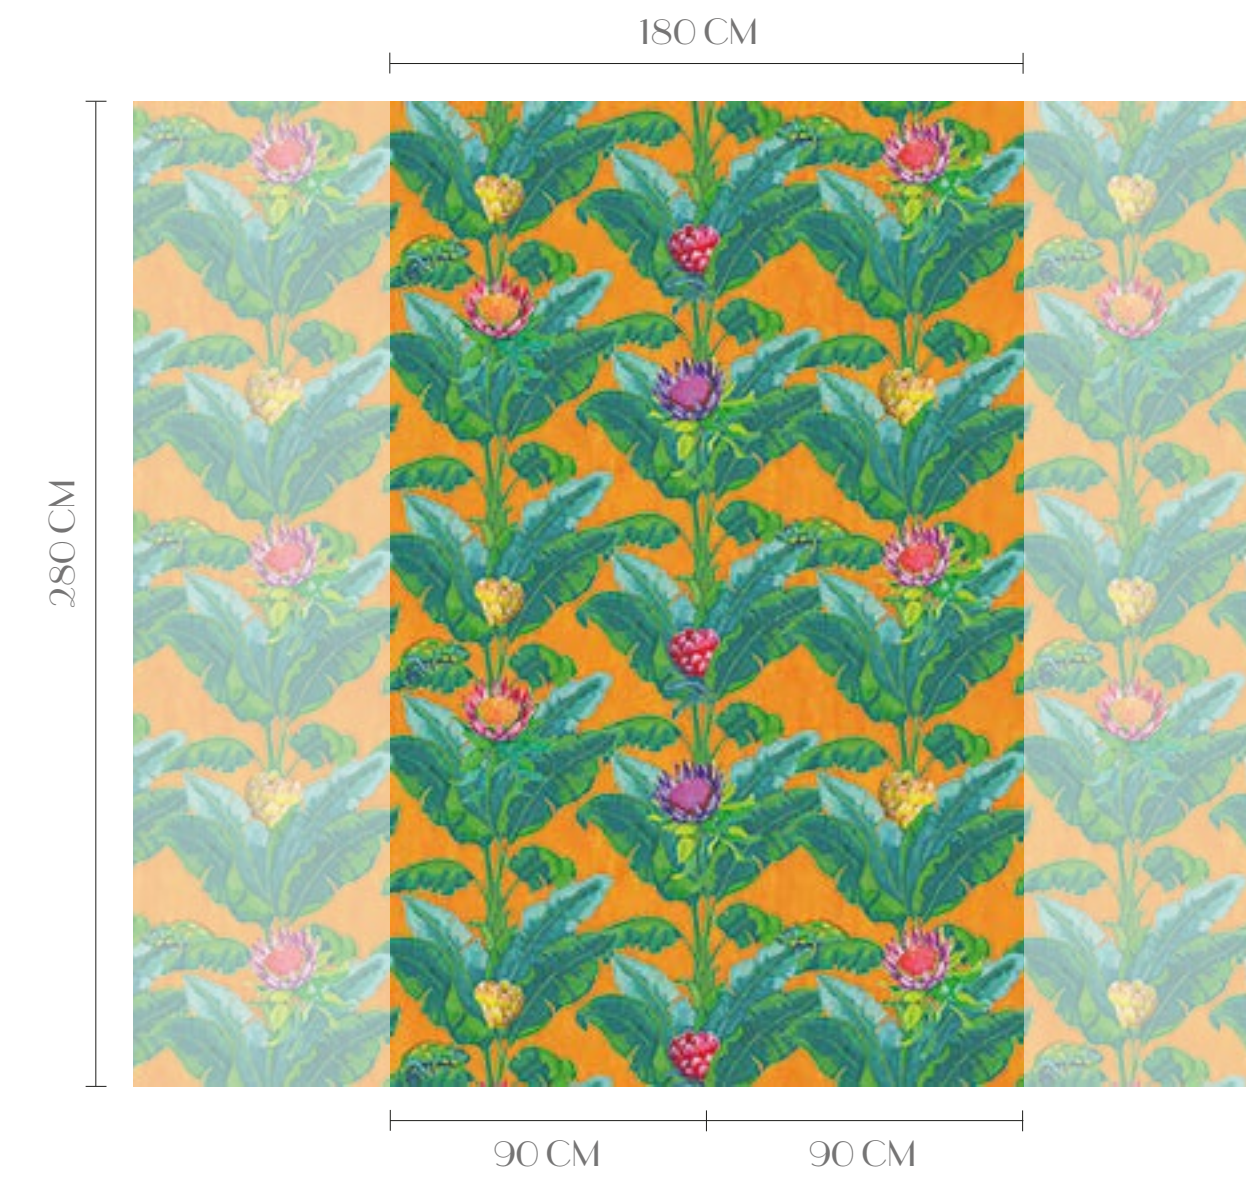

BR24007 - BR24072 - BR24008

BR24072

BRD24100

BR24092

BR24012 - BR24081 - BR24011

BRD24102

Fantasy Tree Repeatable Digital Murals

BRD24100 - ORANGE